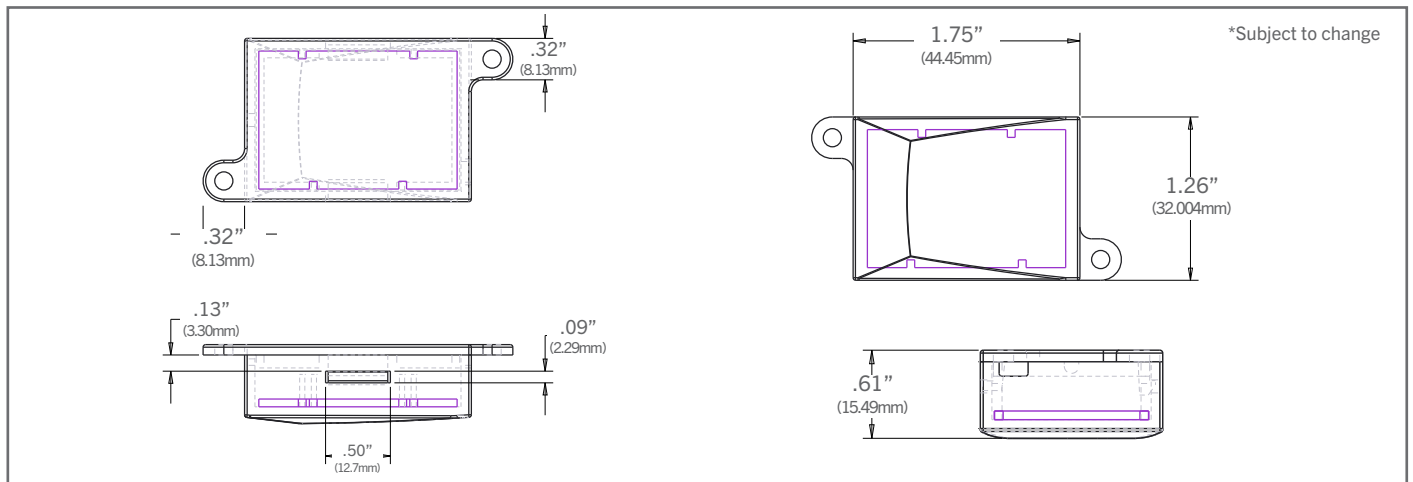

Proudly Made
In America

M9-OPUS-PWMLV

PWM LIGHTING CONTROL DIMMING MODULE (1 CHANNEL)

DIMENSIONS:

PIGTAIL WIRING DIAGRAM & ANTENNA NOTE:

NOTE: Magnum Wireless device antenna cannot be enclosed inside a metal box. Wireless range will be greatly limited with enclosed antenna.