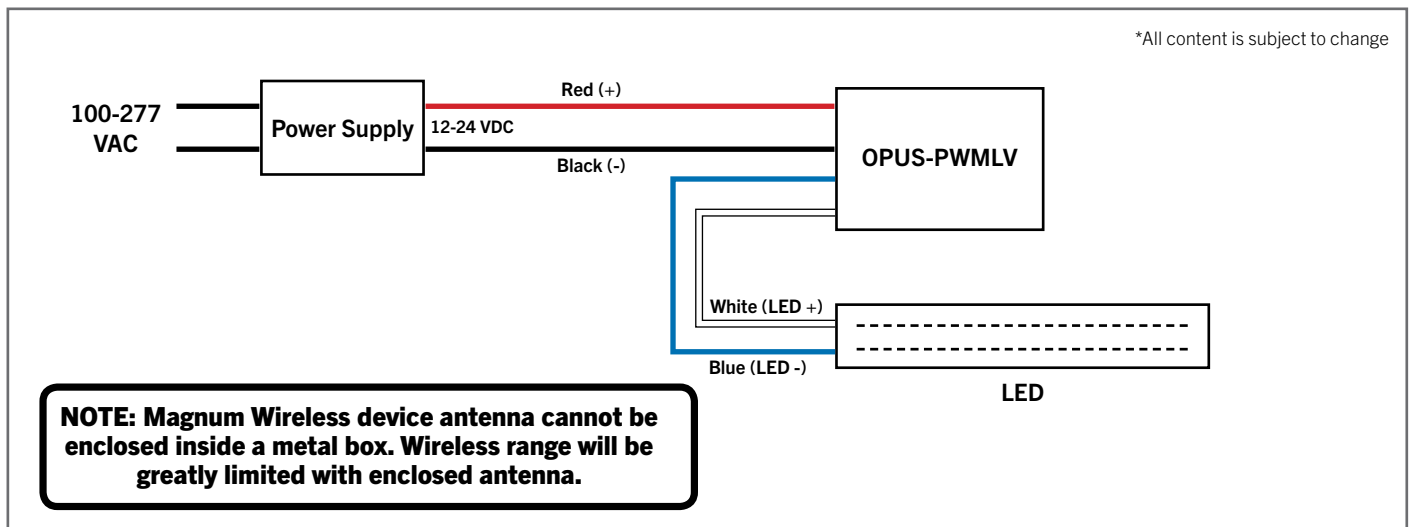

Proudly Made
In America

M9-OPUS-PWMLV

PWM LIGHTING CONTROL DIMMING MODULE (1 CHANNEL)

DIMENSIONS:

PIGTAIL WIRING DIAGRAM & ANTENNA NOTE:

NOTE: Magnum Wireless device antenna cannot be enclosed inside a metal box. Wireless range will be greatly limited with enclosed antenna.